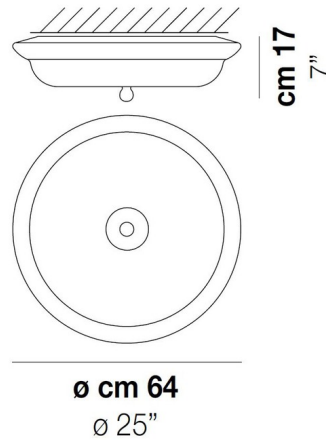

Shown in chrome / crystal