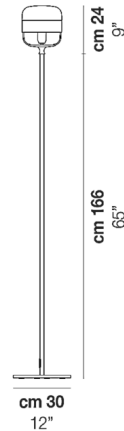

### Description

The Futura Floor Lamp features a balanced, symmetrical design that will complement a variety of interior styles. The cylindrical shade is constructed from a single piece of blown glass and accented by a metal band around the center of the shade. On/off switch located on cord.

### Specifications

COLOR	Crystal / Copper
BODY FINISH	Matte Black
WATTAGE	60W
DIMMER	N/A
DIMENSIONS	16"W x 74"H
BULB NOT INCLUDED	1 x A19/Medium (E26)/60W/120V Incandescent
OTHER BULB OPTIONS	1 x A19/Medium (E26)/120V LED