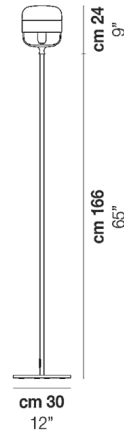

Lightology

lightology.com
866-954-4489
04-24-26

Project: _____

Company: _____

Location: _____ Fixture Type: _____

SPEC #: **VIS840096**

Approved On: _____ Approved By: _____

Futura Floor Lamp By Vistosi

Description

The Futura Floor Lamp features a balanced, symmetrical design that will complement a variety of interior styles. The cylindrical shade is constructed from a single piece of blown glass and accented by a metal band around the center of the shade. On/off switch located on cord.

Shown in matte black / crystal / copper

Specifications

COLOR	Crystal / Copper
BODY FINISH	Matte Black
WATTAGE	60W
DIMMER	N/A
DIMENSIONS	16"W x 74"H
BULB NOT INCLUDED	1 x A19/Medium (E26)/60W/120V Incandescent
OTHER BULB OPTIONS	1 x A19/Medium (E26)/120V LED