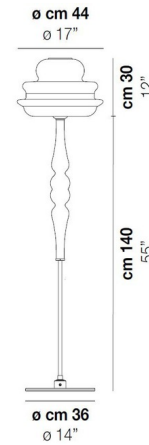

### Specifications

COLOR	Crystal
BODY FINISH	Chrome
WATTAGE	75W
DIMMER	Included
DIMENSIONS	17"W x 62"H
BULB NOT INCLUDED	1 x A19/Medium (E26)/75W/120V Incandescent
OTHER BULB OPTIONS	1 x A19/Medium (E26)/120V LED