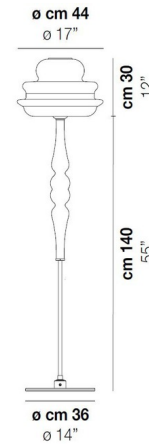

By Vistosi

Description

The Novecento Floor Lamp offers an elegant look that draws inspiration from the traditional Murano chandelier, featuring a shade simplified down to its silhouette and then reconstructed in glass to create a look that is classic yet modern, set atop a thin stem with glass accent along the body and a Chrome finished floor base.

Shown in chrome / crystal

Specifications

COLOR	Crystal
BODY FINISH	Chrome
WATTAGE	75W
DIMMER	Included
DIMENSIONS	17"W x 62"H
BULB NOT INCLUDED	1 x A19/Medium (E26)/75W/120V Incandescent
OTHER BULB OPTIONS	1 x A19/Medium (E26)/120V LED