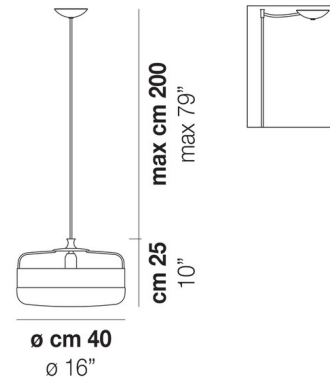

### Specifications

COLOR	Crystal / Copper
BODY FINISH	Matte Black
WATTAGE	60W
DIMMER	Standard 120V
DIMENSIONS	16"W x 10"H
BULB NOT INCLUDED	1 x A19/Medium (E26)/60W/120V Incandescent
OTHER BULB OPTIONS	1 x A19/Medium (E26)/120V LED