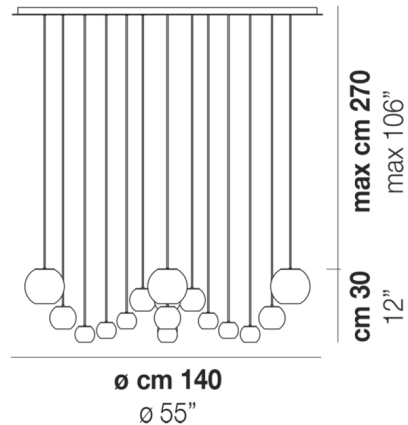

Description

The Oto Chandelier offers a chic combination of blown glass elements serving both as diffusers and ornamentation. The stunning array of crystal globe shades is draped from a round canopy that will create a dramatic effect in any space. Note: Due to the weight of the fixture, additional ceiling support is required.

Shown in white / crystal

Specifications

COLOR Crystal
BODY FINISH White
WATTAGE 540W
DIMMER Standard 120V
DIMENSIONS 55"W x 12"H x 55"D
BULB NOT INCLUDED 9 x JCD/G9/60W/120V Halogen
OTHER BULB OPTIONS 9 x JCD/G9/120V LED

Technical Information

PRODUCT DIMENSIONS Max Overall Height: 106"

CLICK TO VIEW PRODUCT

Notes: