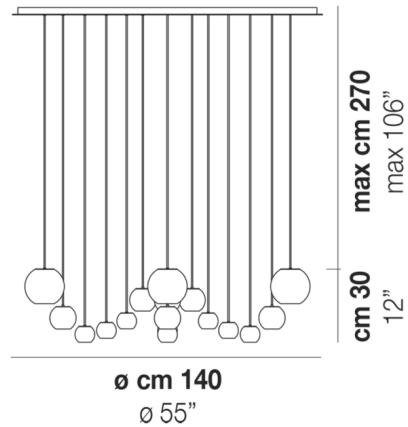

Description

The Oto Chandelier offers a chic combination of blown glass elements serving both as diffusers and ornamentation. The stunning array of crystal globe shades is draped from a round canopy that will create a dramatic effect in any space. Note: Due to the weight of the fixture, additional ceiling support is required.

Shown in white / crystal

Specifications

COLOR	Crystal
BODY FINISH	White
WATTAGE	540W
DIMMER	Standard 120V
DIMENSIONS	55"W x 12"H x 55"D
BULB NOT INCLUDED	9 x JCD/G9/60W/120V Halogen
OTHER BULB OPTIONS	9 x JCD/G9/120V LED

Technical Information

PRODUCT DIMENSIONS	Max Overall Height: 106"
--------------------	--------------------------

CLICK TO VIEW PRODUCT

Notes: