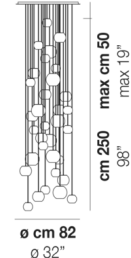

Description

The Oto Rain Circle Multi Light Pendant offers a chic combination of blown glass elements serving both as diffusers and ornamentation. A stunning array of textured glass globe shades are draped from a round canopy for a dramatic effect. Note: Due to the weight of the fixture, additional ceiling support is required.

Shown in white / crystal

Specifications

COLOR Crystal
BODY FINISH White
WATTAGE 720W
DIMMER Standard 120V
DIMENSIONS 32"W x 98"H
BULB NOT INCLUDED 12 x JCD/G9/60W/120V Halogen
OTHER BULB OPTIONS 12 x JCD/G9/120V LED