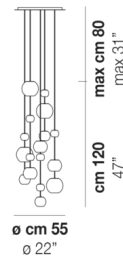

Shown in white / crystal

Specifications

COLOR Crystal
BODY FINISH White
WATTAGE 720W
DIMMER Standard 120V
DIMENSIONS 32"W x 98"H
BULB NOT INCLUDED 12 x JCD/G9/60W/120V Halogen
OTHER BULB OPTIONS 12 x JCD/G9/120V LED