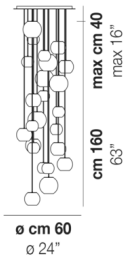

Description

The Oto Rain Circle Multi Light Pendant offers a chic combination of blown glass elements serving both as diffusers and ornamentation. A stunning array of textured glass globe shades are draped from a round canopy for a dramatic effect. Note: Due to the weight of the fixture, additional ceiling support is required.

Shown in white / crystal

Specifications

COLOR Crystal
BODY FINISH White
WATTAGE 720W
DIMMER Standard 120V
DIMENSIONS 32"W x 98"H
BULB NOT INCLUDED 12 x JCD/G9/60W/120V Halogen
OTHER BULB OPTIONS 12 x JCD/G9/120V LED