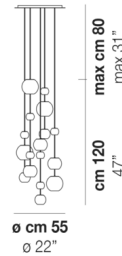

Shown in white / crystal

Specifications

COLOR	Crystal
BODY FINISH	White
WATTAGE	720W
DIMMER	Standard 120V
DIMENSIONS	32"W x 98"H
BULB NOT INCLUDED	12 x JCD/G9/60W/120V Halogen
OTHER BULB OPTIONS	12 x JCD/G9/120V LED