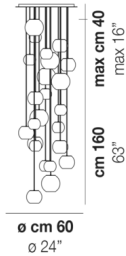

Description

The Oto Rain Circle Multi Light Pendant offers a chic combination of blown glass elements serving both as diffusers and ornamentation. A stunning array of textured glass globe shades are draped from a round canopy for a dramatic effect. Note: Due to the weight of the fixture, additional ceiling support is required.

Shown in white / crystal

Specifications

COLOR	Crystal
BODY FINISH	White
WATTAGE	720W
DIMMER	Standard 120V
DIMENSIONS	32"W x 98"H
BULB NOT INCLUDED	12 x JCD/G9/60W/120V Halogen
OTHER BULB OPTIONS	12 x JCD/G9/120V LED