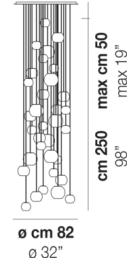

Description

The Oto Rain Circle Multi Light Pendant offers a chic combination of blown glass elements serving both as diffusers and ornamentation. A stunning array of textured glass globe shades are draped from a round canopy for a dramatic effect. Note: Due to the weight of the fixture, additional ceiling support is required.

Shown in white / crystal

Specifications

COLOR	Crystal
BODY FINISH	White
WATTAGE	720W
DIMMER	Standard 120V
DIMENSIONS	32"W x 98"H
BULB NOT INCLUDED	12 x JCD/G9/60W/120V Halogen
OTHER BULB OPTIONS	12 x JCD/G9/120V LED