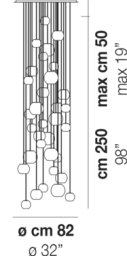

Description

The Oto Rain Circle Multi Light Pendant offers a chic combination of blown glass elements serving both as diffusers and ornamentation. A stunning array of textured glass globe shades are draped from a round canopy for a dramatic effect. Note: Due to the weight of the fixture, additional ceiling support is required.

Shown in white / crystal

Specifications

COLOR	Crystal
BODY FINISH	White
WATTAGE	720W
DIMMER	Standard 120V
DIMENSIONS	32"W x 98"H
BULB NOT INCLUDED	12 x JCD/G9/60W/120V Halogen
OTHER BULB OPTIONS	12 x JCD/G9/120V LED