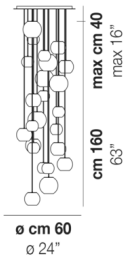

### Specifications

COLOR	Crystal
BODY FINISH	White
WATTAGE	720W
DIMMER	Standard 120V
DIMENSIONS	32"W x 98"H
BULB NOT INCLUDED	12 x JCD/G9/60W/120V Halogen
OTHER BULB OPTIONS	12 x JCD/G9/120V LED

CLICK TO VIEW PRODUCT