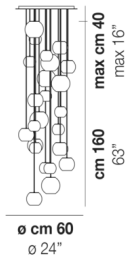

Description

The Oto Rain Circle Multi Light Pendant offers a chic combination of blown glass elements serving both as diffusers and ornamentation. A stunning array of textured glass globe shades are draped from a round canopy for a dramatic effect. Note: Due to the weight of the fixture, additional ceiling support is required.

Shown in white / crystal

Specifications

COLOR	Crystal
BODY FINISH	White
WATTAGE	720W
DIMMER	Standard 120V
DIMENSIONS	32"W x 98"H
BULB NOT INCLUDED	12 x JCD/G9/60W/120V Halogen
OTHER BULB OPTIONS	12 x JCD/G9/120V LED