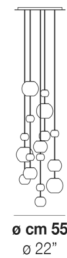

Lightology

lightology.com
866-954-4489
05-21-26

Project: _____
Company: _____
Location: _____ Fixture Type: _____
SPEC #: **VIS840190**
Approved On: _____ Approved By: _____

Oto Rain Circle Multi Light Pendant By Vistosi

Description

The Oto Rain Circle Multi Light Pendant offers a chic combination of blown glass elements serving both as diffusers and ornamentation. A stunning array of textured glass globe shades are draped from a round canopy for a dramatic effect. Note: Due to the weight of the fixture, additional ceiling support is required.

Shown in white / crystal

Specifications

COLOR	Crystal
BODY FINISH	White
WATTAGE	720W
DIMMER	Standard 120V
DIMENSIONS	32"W x 98"H
BULB NOT INCLUDED	12 x JCD/G9/60W/120V Halogen
OTHER BULB OPTIONS	12 x JCD/G9/120V LED

CLICK TO VIEW PRODUCT

Notes: