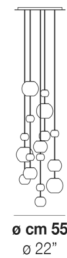

### Description

The Oto Rain Circle Multi Light Pendant offers a chic combination of blown glass elements serving both as diffusers and ornamentation. A stunning array of textured glass globe shades are draped from a round canopy for a dramatic effect. Note: Due to the weight of the fixture, additional ceiling support is required.

### Specifications

COLOR	Crystal
BODY FINISH	White
WATTAGE	720W
DIMMER	Standard 120V
DIMENSIONS	32"W x 98"H
BULB NOT INCLUDED	12 x JCD/G9/60W/120V Halogen
OTHER BULB OPTIONS	12 x JCD/G9/120V LED

CLICK TO VIEW PRODUCT