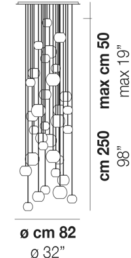

### Specifications

COLOR	Crystal
BODY FINISH	White
WATTAGE	720W
DIMMER	Standard 120V
DIMENSIONS	32"W x 98"H
BULB NOT INCLUDED	12 x JCD/G9/60W/120V Halogen
OTHER BULB OPTIONS	12 x JCD/G9/120V LED

CLICK TO VIEW PRODUCT