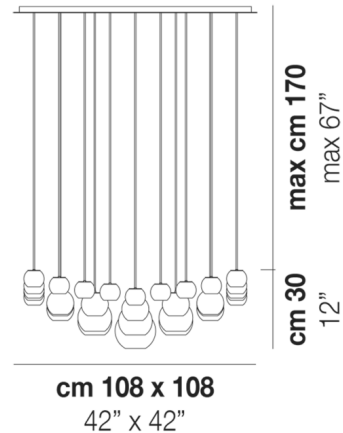

Description

The Oto Surface Multi Light Pendant offers a chic combination of blown glass elements serving both as diffusers and ornamentation. A stunning array of glass globe shades draped from a square canopy will create a dramatic effect in any space. Note: Due to the weight of the fixture, additional ceiling support is required.

Specifications

COLOR	Crystal
BODY FINISH	Nickel
WATTAGE	1020W
DIMMER	Standard 120V
DIMENSIONS	42"W x 12"H x 42"D
BULB NOT INCLUDED	17 x JCD/G9/60W/120V Halogen
OTHER BULB OPTIONS	17 x JCD/G9/120V LED

Shown in nickel / crystal