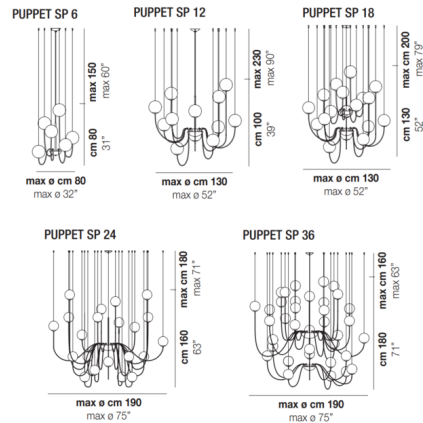

Description

The Puppet Chandelier is a chic elegant piece that blends into a variety of room styles. The hand blown glass globe shades extend out from a central point that can be hung from various heights with included thin cables and hooks, for a unique overall composition. Canopy: 6 inch diameter.

Shown in chrome / white

Specifications

COLOR	White
BODY FINISH	Chrome
WATTAGE	24W
DIMMER	Standard 120V
DIMENSIONS	32"W x 31"H
BULB NOT INCLUDED	6 x JCD/G9/4W/120V LED

CLICK TO VIEW PRODUCT

Notes: