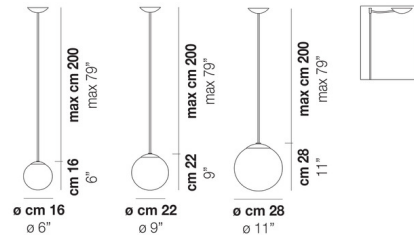

Description

The Puppet Pendant is a chic elegant piece that blends into a variety of room styles. The hand blown glass globe is available in three sizes, that look great alone or create a unique statement when grouped together.

Shown in chrome / white

Specifications

COLOR White
BODY FINISH Chrome
WATTAGE 4W
DIMMER Standard 120V
DIMENSIONS 6"W x 6"H
BULB NOT INCLUDED 1 x JCD/G9/4W/120V LED
OTHER BULB OPTIONS 1 x JCD/G9/120V LED

Technical Information

PRODUCT DIMENSIONS Adjustable Cable Length: 79"

CLICK TO VIEW PRODUCT

Notes: