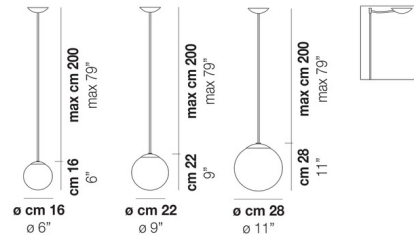

### Description

The Puppet Pendant is a chic elegant piece that blends into a variety of room styles. The hand blown glass globe is available in three sizes, that look great alone or create a unique statement when grouped together.

### Specifications

COLOR . . . . . White  
BODY FINISH . . . . . Chrome  
WATTAGE . . . . . 4W  
DIMMER . . . . . Standard 120V  
DIMENSIONS . . . . . 6"W x 6"H  
BULB NOT INCLUDED . . . . . 1 x JCD/G9/4W/120V LED  
OTHER BULB OPTIONS . . . . . 1 x JCD/G9/120V LED

### Technical Information

PRODUCT DIMENSIONS . . . . . Adjustable Cable Length: 79"

CLICK TO VIEW PRODUCT

Notes: