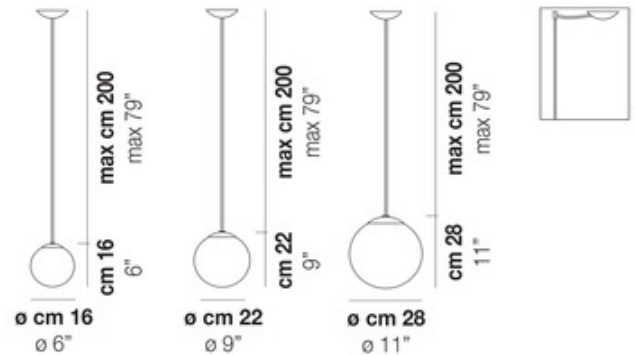

**DESIGNER** Romani Sacconi Architetti Associati  
**BRAND** Vistosi

**DESCRIPTION**

The Puppet Pendant is a chic elegant piece that blends into a variety of room styles. The hand blown glass globe is available in three sizes, that look great alone or create a unique statement when grouped together.

Shown in: Chrome / White

<b>SHADE COLOR</b>	White
<b>BODY FINISH</b>	Chrome
<b>WATTAGE</b>	4W
<b>DIMMER</b>	Standard 120V
<b>DIMENSIONS</b>	6"W x 6"H
<b>BULB NOT INCLUDED</b>	
<b>LAMP</b>	1 x JCD/G9/4W/120V LED 1 x JCD/G9/120V LED

*Technical Information*

**PRODUCT DIMENSIONS** Adjustable Cable Length: 79"

**SPEC #** VIS840256

COMPANY	PROJECT	FIXTURE TYPE	APPROVED BY	DATE