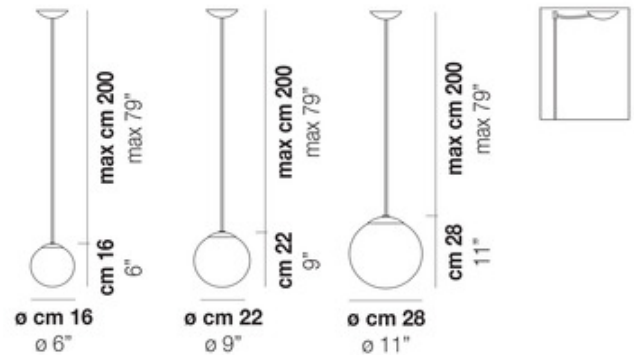

DESIGNER Romani Sacconi Architetti Associati
BRAND Vistosi

DESCRIPTION

The Puppet Pendant is a chic elegant piece that blends into a variety of room styles. The hand blown glass globe is available in three sizes, that look great alone or create a unique statement when grouped together.

Shown in: Chrome / White

SHADE COLOR	White
BODY FINISH	Chrome
WATTAGE	4W
DIMMER	Standard 120V
DIMENSIONS	6"W x 6"H
BULB NOT INCLUDED	
LAMP	1 x JCD/G9/4W/120V LED 1 x JCD/G9/120V LED

Technical Information

PRODUCT DIMENSIONS Adjustable Cable Length: 79"

SPEC # VIS840256

COMPANY	PROJECT	FIXTURE TYPE	APPROVED BY	DATE