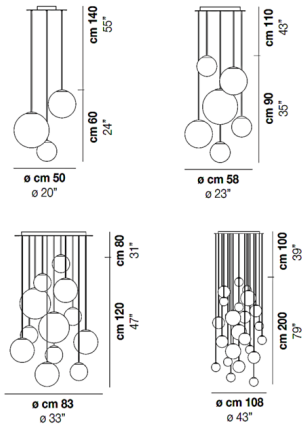

Lightology

lightology.com
866-954-4489
06-04-26

Project: _____

Company: _____

Location: _____ Fixture Type: _____

SPEC #: **VIS840272**

Approved On: _____ Approved By: _____

Puppet Round Multi Light Pendant By Vistosi

Description

The Puppet Round Multi Light Pendant is a chic elegant piece that blends into a variety of room styles. The hand blown glass globes, in varying sizes and lengths, add a glamorous look in your room. Note: All multi-light options include 80 inch field adjustable cable lengths.

Shown in chrome / white

Specifications

COLOR White
 BODY FINISH Chrome
 WATTAGE 24W
 DIMMER Standard 120V
 DIMENSIONS 23"W x 33"H
 BULB NOT INCLUDED 6 x JCD/G9/4W/120V LED

CLICK TO VIEW PRODUCT

Notes: