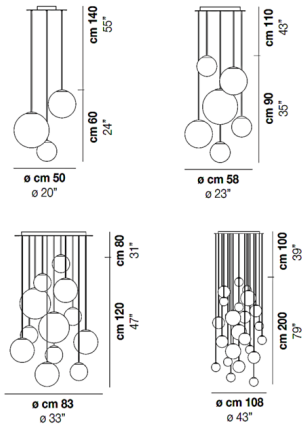

Lightology

lightology.com
866-954-4489
06-04-26

Project: _____

Company: _____

Location: _____ Fixture Type: _____

SPEC #: **VIS840272**

Approved On: _____ Approved By: _____

Puppet Round Multi Light Pendant By Vistosi

Description

The Puppet Round Multi Light Pendant is a chic elegant piece that blends into a variety of room styles. The hand blown glass globes, in varying sizes and lengths, add a glamorous look in your room. Note: All multi-light options include 80 inch field adjustable cable lengths.

Shown in chrome / white

Specifications

COLOR White
BODY FINISH Chrome
WATTAGE 24W
DIMMER Standard 120V
DIMENSIONS 23"W x 33"H
BULB NOT INCLUDED 6 x JCD/G9/4W/120V LED

CLICK TO VIEW PRODUCT

Notes: