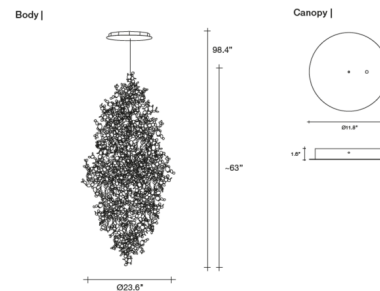

### Specifications

COLOR . . . . . Stainless Steel  
BODY FINISH . . . . . White  
WATTAGE . . . . . 37.8W  
DIMMER . . . . . 0-10V  
DIMENSIONS . . . . . 23.6\"W x 63\"H  
INTEGRATED LED MODULE . . . . . 18 x LED/2.1W/120V LED  
COUNTRY OF ORIGIN . . . . . Italy

### Technical Information

PRODUCT DIMENSIONS . . . . . Maximum Overall Height: 98.4\"  
LAMP COLOR . . . . . 3000K  
LUMENS/WATT . . . . . 2,425.71  
LUMINOUS FLUX . . . . . 5094 lumens

CLICK TO VIEW PRODUCT