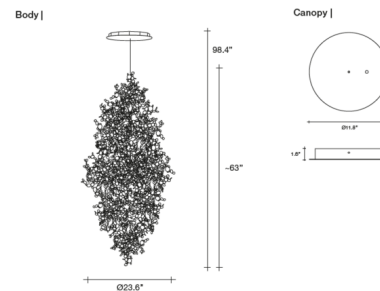

### Specifications

COLOR	Stainless Steel
BODY FINISH	White
WATTAGE	37.8W
DIMMER	0-10V
DIMENSIONS	23.6\"W x 63\"H
INTEGRATED LED MODULE	18 x LED/2.1W/120V LED
COUNTRY OF ORIGIN	Italy

### Technical Information

PRODUCT DIMENSIONS	Maximum Overall Height: 98.4"
LAMP COLOR	3000K
LUMENS/WATT	2,425.71
LUMINOUS FLUX	5094 lumens

CLICK TO VIEW PRODUCT

Notes: