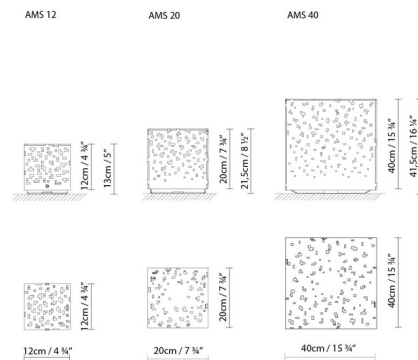

Description

The Ams Outdoor Lamp will be a beautiful accent piece for your exterior spaces. Cut out shapes allow for a beautiful shadow play. Available in three sizes. This is a hardwired fixture and requires professional installation.

Shown in stainless steel

Specifications

COLOR N/A
 BODY FINISH Stainless Steel
 WATTAGE 2.5W
 DIMMER N/A
 DIMENSIONS 4.75"W x 5"H x 4.75"D
 BULB NOT INCLUDED 1 x JCD/G9/2.5W/120V LED
 COUNTRY OF ORIGIN Spain