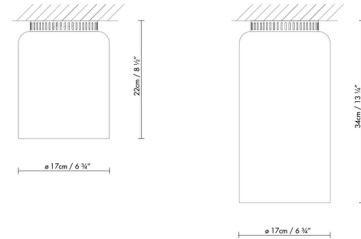

Specifications

COLOR	Lemon
BODY FINISH	Black
WATTAGE	15W
DIMMER	Standard 120V
DIMENSIONS	6.75"W x 8.5"H
BULB NOT INCLUDED	1 x A19/Medium (E26)/15W/120V LED
OTHER BULB OPTIONS	A19/Medium (E26)/120V LED
COUNTRY OF ORIGIN	Spain

CLICK TO VIEW PRODUCT

Notes: