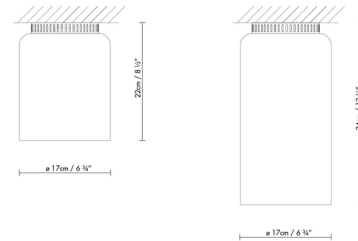

### Specifications

COLOR	Rose
BODY FINISH	Black
WATTAGE	15W
DIMMER	Standard 120V
DIMENSIONS	6.75\"W x 8.5\"H
BULB NOT INCLUDED	1 x A19/Medium (E26)/15W/120V LED
OTHER BULB OPTIONS	1 x A19/Medium (E26)/70W/120V LED
COUNTRY OF ORIGIN	Spain