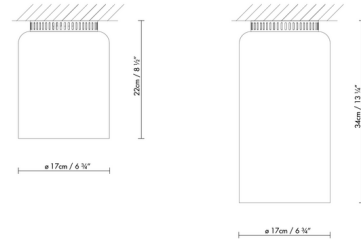

By B.lux

Description

The Aspen C17 Flush Mount features a cylindrical aluminum shade that provides direct and diffused lighting that will tie into numerous interiors seamlessly.

Shown in black / rose

Specifications

| | |
|--------------------|-----------------------------------|
| COLOR | Rose |
| BODY FINISH | Black |
| WATTAGE | 15W |
| DIMMER | Standard 120V |
| DIMENSIONS | 6.75"W x 8.5"H |
| BULB NOT INCLUDED | 1 x A19/Medium (E26)/15W/120V LED |
| OTHER BULB OPTIONS | 1 x A19/Medium (E26)/70W/120V LED |
| COUNTRY OF ORIGIN | Spain |