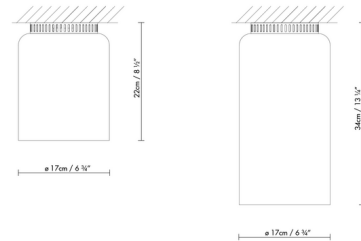

### Specifications

COLOR	Rose
BODY FINISH	Black
WATTAGE	15W
DIMMER	Standard 120V
DIMENSIONS	6.75\"W x 8.5\"H
BULB NOT INCLUDED	1 x A19/Medium (E26)/15W/120V LED
OTHER BULB OPTIONS	1 x A19/Medium (E26)/70W/120V LED
COUNTRY OF ORIGIN	Spain