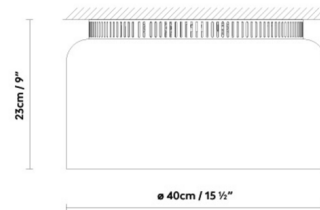

Specifications

COLOR	Snow
BODY FINISH	Black
WATTAGE	12W
DIMMER	Standard 120V
DIMENSIONS	15.5"W x 5"H
BULB NOT INCLUDED	2 x B10/Candelabra (E12)/6W/120V LED
OTHER BULB OPTIONS	2 x B10/Candelabra (E12)/60W/120V Incandescent
COUNTRY OF ORIGIN	Spain