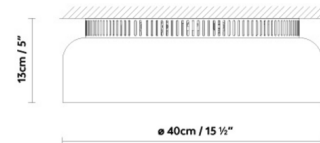

Specifications

COLOR	Snow
BODY FINISH	Black
WATTAGE	12W
DIMMER	Standard 120V
DIMENSIONS	15.5"W x 5"H
BULB NOT INCLUDED	2 x B10/Candelabra (E12)/6W/120V LED
OTHER BULB OPTIONS	2 x B10/Candelabra (E12)/60W/120V Incandescent
COUNTRY OF ORIGIN	Spain