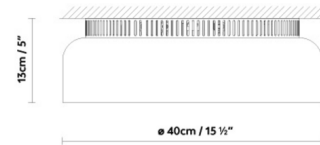

Specifications

COLOR	Snow
BODY FINISH	Black
WATTAGE	12W
DIMMER	Standard 120V
DIMENSIONS	15.5"W x 5"H
BULB NOT INCLUDED	2 x B10/Candelabra (E12)/6W/120V LED
OTHER BULB OPTIONS	2 x B10/Candelabra (E12)/60W/120V Incandescent
COUNTRY OF ORIGIN	Spain