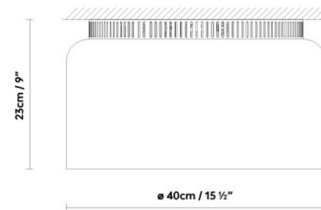

Specifications

COLOR	Lemon
BODY FINISH	Black
WATTAGE	12W
DIMMER	Standard 120V
DIMENSIONS	15.5"W x 5"H
BULB NOT INCLUDED	2 x B10/Candelabra (E12)/6W/120V LED
OTHER BULB OPTIONS	2 x B10/Candelabra (E12)/60W/120V Incandescent
COUNTRY OF ORIGIN	Spain