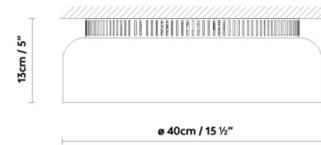

Specifications

COLOR	Lemon
BODY FINISH	Black
WATTAGE	12W
DIMMER	Standard 120V
DIMENSIONS	15.5"W x 5"H
BULB NOT INCLUDED	2 x B10/Candelabra (E12)/6W/120V LED
OTHER BULB OPTIONS	2 x B10/Candelabra (E12)/60W/120V Incandescent
COUNTRY OF ORIGIN	Spain