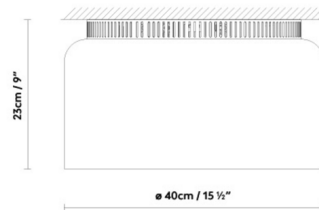

Specifications

COLOR	Rose
BODY FINISH	Black
WATTAGE	12W
DIMMER	Standard 120V
DIMENSIONS	15.5"W x 5"H
BULB NOT INCLUDED	2 x B10/Candelabra (E12)/6W/120V LED
OTHER BULB OPTIONS	2 x B10/Candelabra (E12)/60W/120V Incandescent
COUNTRY OF ORIGIN	Spain