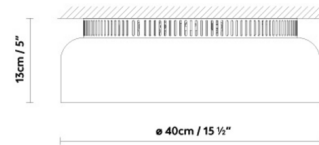

Specifications

COLOR	Rose
BODY FINISH	Black
WATTAGE	12W
DIMMER	Standard 120V
DIMENSIONS	15.5"W x 5"H
BULB NOT INCLUDED	2 x B10/Candelabra (E12)/6W/120V LED
OTHER BULB OPTIONS	2 x B10/Candelabra (E12)/60W/120V Incandescent
COUNTRY OF ORIGIN	Spain