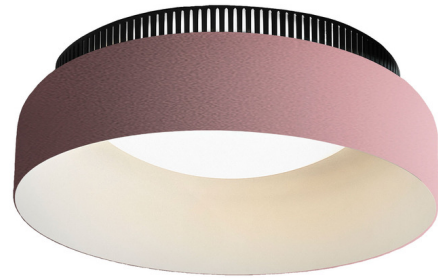

Lightology

lightology.com
866-954-4489
05-25-26

Project: _____

Company: _____

Location: _____ Fixture Type: _____

SPEC #: **BLX840368**

Approved On: _____ Approved By: _____

Aspen C40 Ceiling Light

By B.lux

Description

The Aspen C40 Ceiling Light features an Aluminum drum shade in a variety of colors that will suit any interior. Includes bottom diffuser for soft, glare-free light.

Shown in black / rose

Specifications

COLOR	Rose
BODY FINISH	Black
WATTAGE	12W
DIMMER	Standard 120V
DIMENSIONS	15.5"W x 5"H
BULB NOT INCLUDED	2 x B10/Candelabra (E12)/6W/120V LED
OTHER BULB OPTIONS	2 x B10/Candelabra (E12)/60W/120V Incandescent
COUNTRY OF ORIGIN	Spain