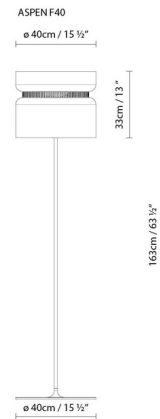

Description

The Aspen F40 Floor Lamp features a tall dual aluminum shade, held together with a black center ring, that provides gently diffused, upward light. A slim black stem and round base complete the sleek, modern look. Available with a variety of top and bottom shade combinations.

Shown in black / mango top shade

Specifications

COLOR	Mango Top Shade
BODY FINISH	Black
WATTAGE	33W
DIMMER	Included
DIMENSIONS	15.5"W x 63.5"H
BULB NOT INCLUDED	3 x A19/Medium (E26)/11W/120V LED
OTHER BULB OPTIONS	3 x A19/Medium (E26)/70W/120V Incandescent
COUNTRY OF ORIGIN	Spain