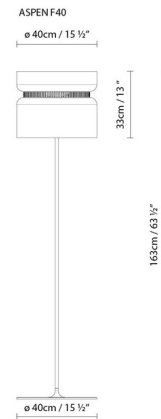

Description

The Aspen F40 Floor Lamp features a tall dual aluminum shade, held together with a black center ring, that provides gently diffused, upward light. A slim black stem and round base complete the sleek, modern look. Available with a variety of top and bottom shade combinations.

Shown in black / mango top shade

Specifications

COLOR	Mango Top Shade
BODY FINISH	Black
WATTAGE	33W
DIMMER	Included
DIMENSIONS	15.5"W x 63.5"H
BULB NOT INCLUDED	3 x A19/Medium (E26)/70W/120V LED
OTHER BULB OPTIONS	3 x A19/Medium (E26)/70W/120V Incandescent
COUNTRY OF ORIGIN	Spain