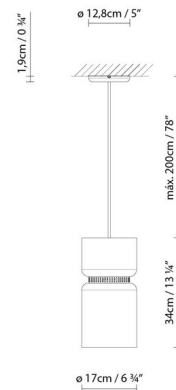

Shown in black / snow top shade

Specifications

COLOR	Snow Top Shade
BODY FINISH	Black
WATTAGE	15W
DIMMER	Standard 120V
DIMENSIONS	6.75"W x 13.25"H
BULB NOT INCLUDED	1 x A19/Medium (E26)/15W/120V LED
COUNTRY OF ORIGIN	Spain