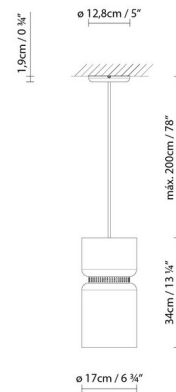

Lightology

lightology.com
866-954-4489
07-07-26

Project: _____

Company: _____

Location: _____ Fixture Type: _____

SPEC #: **BLX840632**

Approved On: _____ Approved By: _____

Aspen S17A Pendant By B.lux

Shown in black / snow top shade

Specifications

COLOR	Snow Top Shade
BODY FINISH	Black
WATTAGE	15W
DIMMER	Standard 120V
DIMENSIONS	6.75"W x 13.25"H
BULB NOT INCLUDED	1 x A19/Medium (E26)/15W/120V LED
COUNTRY OF ORIGIN	Spain

Technical Information

PRODUCT DIMENSIONS	Canopy: 5" diameter
--------------------	---------------------

CLICK TO VIEW PRODUCT

Notes: