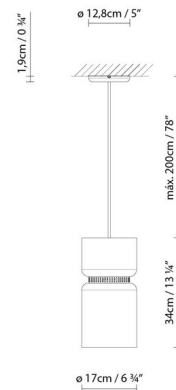

Lightology

lightology.com
866-954-4489
04-07-26

Project: _____

Company: _____

Location: _____ Fixture Type: _____

SPEC #: **BLX840632**

Approved On: _____ Approved By: _____

Aspen S17A Pendant By B.lux

Shown in black / snow top shade

Specifications

COLOR	Snow Top Shade
BODY FINISH	Black
WATTAGE	15W
DIMMER	Standard 120V
DIMENSIONS	6.75"W x 13.25"H
BULB NOT INCLUDED	1 x A19/Medium (E26)/15W/120V LED
COUNTRY OF ORIGIN	Spain

Technical Information

PRODUCT DIMENSIONS	Canopy: 5" diameter
--------------------	---------------------

CLICK TO VIEW PRODUCT

Notes: