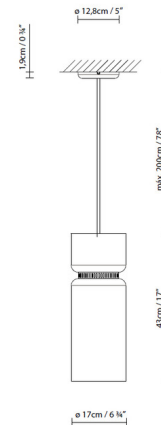

Shown in black / grey top shade

Specifications

COLOR Grey Top Shade
BODY FINISH Black
WATTAGE 15W
DIMMER Standard 120V
DIMENSIONS 6.75"W x 17"H
BULB NOT INCLUDED 1 x A19/Medium (E26)/15W/120V LED
COUNTRY OF ORIGIN Spain

Technical Information

PRODUCT DIMENSIONS Cord: 78"L

CLICK TO VIEW PRODUCT

Notes: