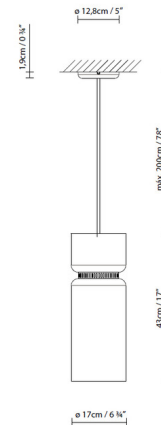

Shown in black / snow top shade

Specifications

COLOR	Snow Top Shade
BODY FINISH	Black
WATTAGE	15W
DIMMER	Standard 120V
DIMENSIONS	6.75"W x 17"H
BULB NOT INCLUDED	1 x A19/Medium (E26)/15W/120V LED
COUNTRY OF ORIGIN	Spain