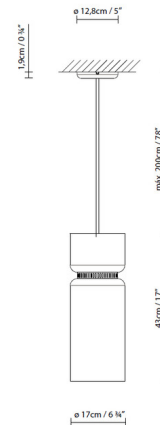

Lightology

lightology.com
866-954-4489
04-25-26

Project: _____

Company: _____

Location: _____ Fixture Type: _____

SPEC #: **BLX840732**

Approved On: _____ Approved By: _____

Aspen S17B Pendant By B.lux

Shown in black / snow top shade

Specifications

COLOR	Snow Top Shade
BODY FINISH	Black
WATTAGE	15W
DIMMER	Standard 120V
DIMENSIONS	6.75"W x 17"H
BULB NOT INCLUDED	1 x A19/Medium (E26)/15W/120V LED
COUNTRY OF ORIGIN	Spain