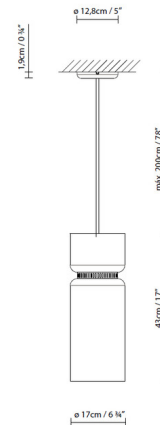

Lightology

lightology.com
866-954-4489
05-24-26

Project: _____

Company: _____

Location: _____ Fixture Type: _____

SPEC #: **BLX840748**

Approved On: _____ Approved By: _____

Aspen S17B Pendant By B.lux

Shown in black / lemon top shade

Specifications

COLOR	Lemon Top Shade
BODY FINISH	Black
WATTAGE	15W
DIMMER	Standard 120V
DIMENSIONS	6.75"W x 17"H
BULB NOT INCLUDED	1 x A19/Medium (E26)/15W/120V LED
COUNTRY OF ORIGIN	Spain