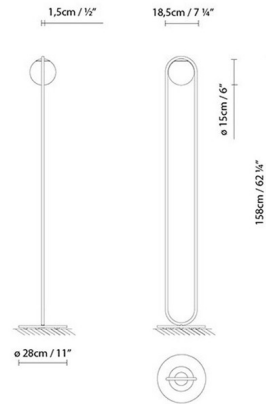

## C Ball Floor Lamp

By B.lux

### Description

The C Ball Floor Lamp offers a chic, decorative look that will be an intriguing addition to a number of interiors, featuring an Opal glass globe held in a tall ovalar metal frame. Available finished in Matte Black or Matte Brass. Dimmer switch located on cable. CE and cUL listed.

### Specifications

COLOR	Opal
BODY FINISH	Matte Black
WATTAGE	40W
DIMMER	Included
DIMENSIONS	11"W x 62.25"H x 6"D
BULB NOT INCLUDED	1 x B10/Candelabra (E12)/40W/120V Incandescent
COUNTRY OF ORIGIN	Spain