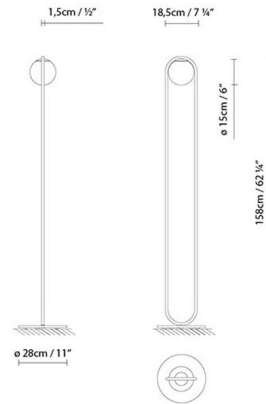

Lightology

lightology.com
866-954-4489
05-31-26

Project: _____

Company: _____

Location: _____ Fixture Type: _____

SPEC #: **BLX840874**

Approved On: _____ Approved By: _____

C Ball Floor Lamp By B.lux

Description

The C Ball Floor Lamp offers a chic, decorative look that will be an intriguing addition to a number of interiors, featuring an Opal glass globe held in a tall ovalar metal frame. Available finished in Matte Black or Matte Brass. Dimmer switch located on cable. CE and cUL listed.

Shown in matte black / opal

Specifications

COLOR	Opal
BODY FINISH	Matte Black
WATTAGE	40W
DIMMER	Included
DIMENSIONS	11"W x 62.25"H x 6"D
BULB NOT INCLUDED	1 x B10/Candelabra (E12)/40W/120V Incandescent
COUNTRY OF ORIGIN	Spain