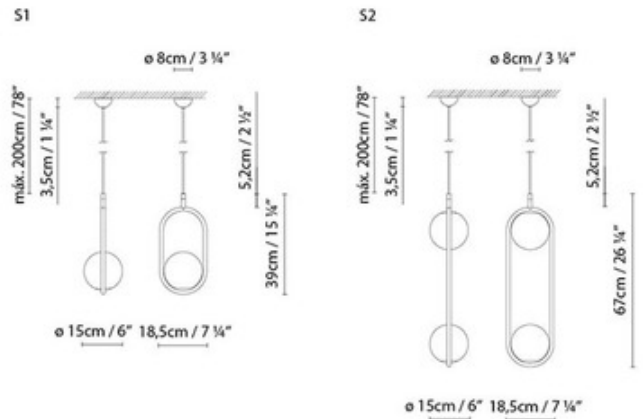

BRAND

B.Lux

DESCRIPTION

The C Ball Pendant offers a chic, decorative look that will be an intriguing addition to a number of interiors, featuring an ovular metal ring that frames a single Opal glass globe or two, suspended from a black cable.

Shown in: Matte Brass / Opal

SHADE COLOR	Opal
BODY FINISH	Matte Brass
WATTAGE	40W
DIMMER	Standard 120V
DIMENSIONS	7.25"W x 15.25"H
BULB NOT INCLUDED	
LAMP	1 x B10/Candelabra (E12)/40W/120V Incandescent

SPEC #

BLX840875

COMPANY

PROJECT

FIXTURE TYPE

APPROVED BY

DATE