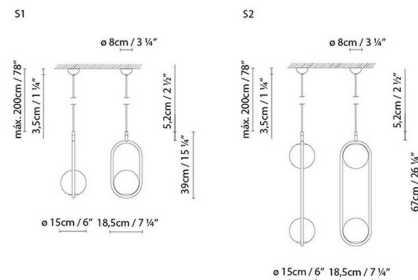

### Description

The C Ball Pendant offers a chic, decorative look that will be an intriguing addition to a number of interiors, featuring an ovular metal ring that frames a single Opal glass globe or two, suspended from a black cable.

### Specifications

COLOR	Opal
BODY FINISH	Matte Brass
WATTAGE	40W
DIMMER	Standard 120V
DIMENSIONS	7.25"W x 15.25"H
BULB NOT INCLUDED	1 x B10/Candelabra (E12)/40W/120V Incandescent
COUNTRY OF ORIGIN	Spain