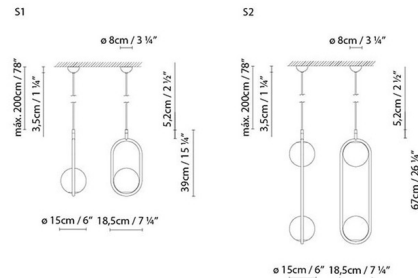

By B.lux

Description

The C Ball Pendant offers a chic, decorative look that will be an intriguing addition to a number of interiors, featuring an ovular metal ring that frames a single Opal glass globe or two, suspended from a black cable.

Shown in matte brass / opal

Specifications

COLOR Opal
BODY FINISH Matte Brass
WATTAGE 40W
DIMMER Standard 120V
DIMENSIONS 7.25"W x 15.25"H
BULB NOT INCLUDED 1 x B10/Candelabra (E12)/40W/120V Incandescent
COUNTRY OF ORIGIN Spain