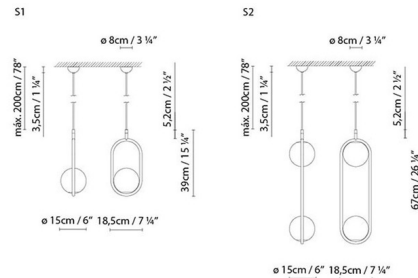

Lightology

lightology.com
866-954-4489
05-24-26

Project: _____

Company: _____

Location: _____ Fixture Type: _____

SPEC #: **BLX840878**

Approved On: _____ Approved By: _____

C Ball Pendant By B.lux

Description

The C Ball Pendant offers a chic, decorative look that will be an intriguing addition to a number of interiors, featuring an ovular metal ring that frames a single Opal glass globe or two, suspended from a black cable.

Shown in matte black / opal

Specifications

COLOR Opal
BODY FINISH Matte Black
WATTAGE 80W
DIMMER Standard 120V
DIMENSIONS 7.25"W x 26.25"H
BULB NOT INCLUDED 2 x B10/Candelabra (E12)/40W/120V Incandescent
COUNTRY OF ORIGIN Spain