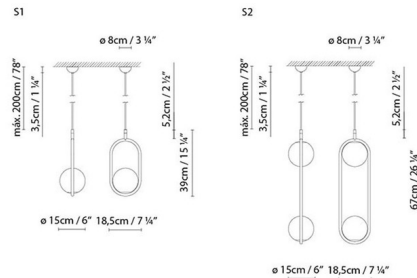

### Description

The C Ball Pendant offers a chic, decorative look that will be an intriguing addition to a number of interiors, featuring an ovular metal ring that frames a single Opal glass globe or two, suspended from a black cable.

### Specifications

COLOR . . . . . Opal  
 BODY FINISH . . . . . Matte Black  
 WATTAGE . . . . . 80W  
 DIMMER . . . . . Standard 120V  
 DIMENSIONS . . . . . 7.25"W x 26.25"H  
 BULB NOT INCLUDED . . . . . 2 x B10/Candelabra (E12)/40W/120V Incandescent  
 COUNTRY OF ORIGIN . . . . . Spain