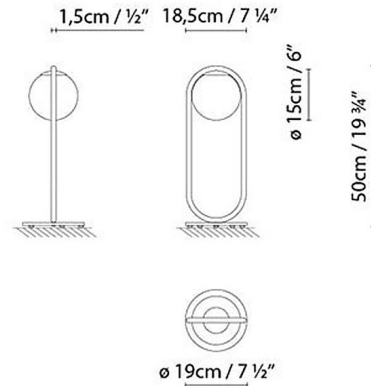

By B.lux

Description

The C Ball Table Lamp offers a chic, decorative look that will be an intriguing addition to a number of interiors, featuring an Opal glass globe held into an oval metal frame. Available finished in Matte Black or Matte Brass. CE and cUL listed.

Shown in matte black / opal

Specifications

COLOR	Opal
BODY FINISH	Matte Black
WATTAGE	40W
DIMMER	Included
DIMENSIONS	7.5"W x 19.75"H
BULB NOT INCLUDED	1 x B10/Candelabra (E12)/40W/120V Incandescent
COUNTRY OF ORIGIN	Spain