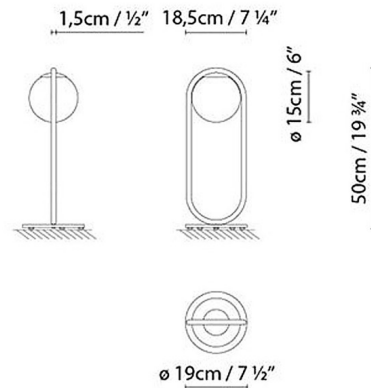

### Specifications

COLOR	Opal
BODY FINISH	Matte Black
WATTAGE	40W
DIMMER	Included
DIMENSIONS	7.5"W x 19.75"H
BULB NOT INCLUDED	1 x B10/Candelabra (E12)/40W/120V Incandescent
COUNTRY OF ORIGIN	Spain

CLICK TO VIEW PRODUCT