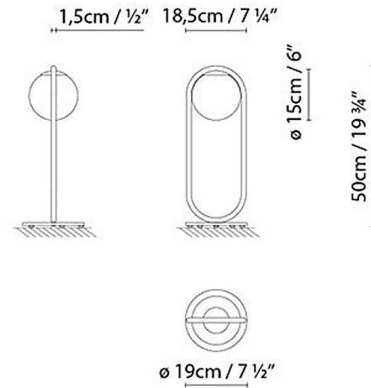

By B.lux

Description

The C Ball Table Lamp offers a chic, decorative look that will be an intriguing addition to a number of interiors, featuring an Opal glass globe held into an oval metal frame. Available finished in Matte Black or Matte Brass. CE and cUL listed.

Shown in matte black / opal

Specifications

COLOR	Opal
BODY FINISH	Matte Black
WATTAGE	40W
DIMMER	Included
DIMENSIONS	7.5"W x 19.75"H
BULB NOT INCLUDED	1 x B10/Candelabra (E12)/40W/120V Incandescent
COUNTRY OF ORIGIN	Spain