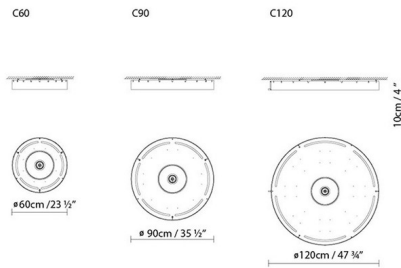

Technical Information

COLOR RENDERING	90 CRI
LAMP COLOR	3000K
LUMENS/WATT	194.15
LUMINOUS FLUX	7960 lumens

CLICK TO VIEW PRODUCT

Notes: