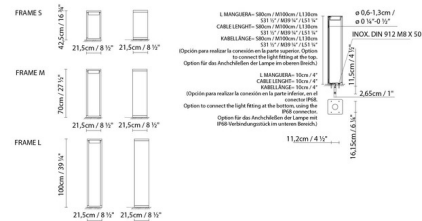

Description

The Frame Outdoor Lamp offers a striking look, featuring an open rectangular silhouette composed of aluminum with a pressed glass diffuser. Available in three sizes finished in White, Gray, Bronze, or Corten. CE and cUL listed for wet locations.

Shown in white

Specifications

COLOR	N/A
BODY FINISH	White
WATTAGE	14W
DIMMER	Not Dimmable
DIMENSIONS	8.5"W x 16.75"H x 16.75"D
BULB NOT INCLUDED	2 x T4/2GX7/7W/120V Compact Fluorescent
COUNTRY OF ORIGIN	Spain