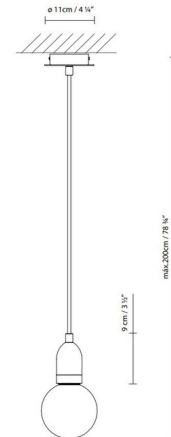

### Description

The Ilde S1 Pendant offers a versatile look, featuring a metal socket holder suspended from a single canopy available finished in Bronze with a Black cable or in Matte Chrome with a Red cable. Decorative bulb sold separately. CE and cUL listed.

### Specifications

COLOR	N/A
BODY FINISH	Bronze
WATTAGE	60W
DIMMER	Standard 120V
DIMENSIONS	4.25"W x 3.5"H
BULB NOT INCLUDED	1 x G40/Medium (E26)/60W/120V Incandescent
OTHER BULB OPTIONS	1 x G125/Medium (E26)/120V LED
COUNTRY OF ORIGIN	Spain