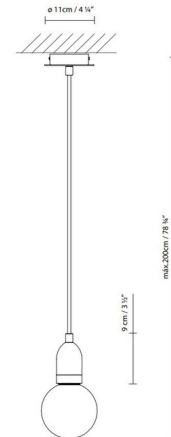

Lightology

lightology.com
866-954-4489
06-04-26

Project: _____

Company: _____

Location: _____ Fixture Type: _____

SPEC #: **BLX840940**

Approved On: _____ Approved By: _____

Ilde S1 Pendant By B.lux

Description

The Ilde S1 Pendant offers a versatile look, featuring a metal socket holder suspended from a single canopy available finished in Bronze with a Black cable or in Matte Chrome with a Red cable. Decorative bulb sold separately. CE and cUL listed.

Shown in bronze

Specifications

COLOR	N/A
BODY FINISH	Bronze
WATTAGE	60W
DIMMER	Standard 120V
DIMENSIONS	4.25"W x 3.5"H
BULB NOT INCLUDED	1 x G40/Medium (E26)/60W/120V Incandescent
OTHER BULB OPTIONS	1 x G125/Medium (E26)/120V LED
COUNTRY OF ORIGIN	Spain