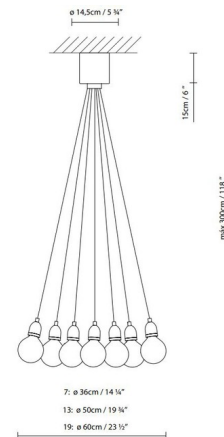

### Description

The Ilde Wood Max S Chandelier offers a versatile look, featuring an array of Oak Wood socket pendants suspended from a single canopy with Brown cables. May be suspended loose or gathered with a band for a more concentrated lighting effect. Available with seven, thirteen, or nineteen lights. CE and cUL listed.

### Specifications

COLOR	N/A
BODY FINISH	Natural Oak
WATTAGE	14W
DIMMER	0-10V
DIMENSIONS	14.25"W
BULB NOT INCLUDED	7 x G40/Medium (E26)/2W/120V LED
OTHER BULB OPTIONS	7 x Edison Oversized/Medium (E26)/120V Incandescent 7 x Edison Oversized/Medium (E26)/120V LED 7 x G125/Medium (E26)/120V LED
COUNTRY OF ORIGIN	Spain

### Technical Information

PRODUCT DIMENSIONS . . . . . Max Overall Height: 118 in

Shown in natural oak

CLICK TO VIEW PRODUCT

Notes: