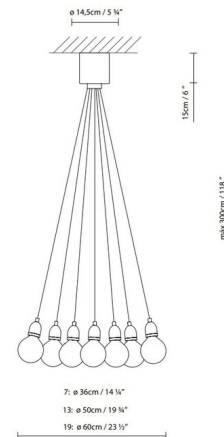

Description

The Ilde Wood Max S Chandelier offers a versatile look, featuring an array of Oak Wood socket pendants suspended from a single canopy with Brown cables. May be suspended loose or gathered with a band for a more concentrated lighting effect. Available with seven, thirteen, or nineteen lights. CE and cUL listed.

Specifications

COLOR	N/A
BODY FINISH	Natural Oak
WATTAGE	14W
DIMMER	0-10V
DIMENSIONS	14.25"W
BULB NOT INCLUDED	7 x G40/Medium (E26)/2W/120V LED
OTHER BULB OPTIONS	7 x Edison Oversized/Medium (E26)/120V Incandescent 7 x Edison Oversized/Medium (E26)/120V LED 7 x G125/Medium (E26)/120V LED
COUNTRY OF ORIGIN	Spain

Technical Information

PRODUCT DIMENSIONS Max Overall Height: 118 in

Shown in natural oak

CLICK TO VIEW PRODUCT

Notes: