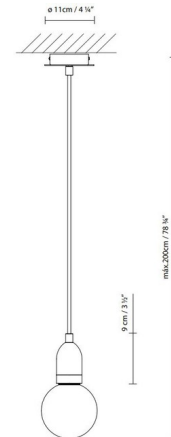

By B.lux

Description

The Ilde Wood S1 Pendant offers a versatile look, featuring an Oak Wood socket holder suspended from a single canopy with a Brown cable. Bulb not included.

Specifications

COLOR	N/A
BODY FINISH	Natural Oak
WATTAGE	60W
DIMMER	Standard 120V
DIMENSIONS	4.25"W x 3.5"H
BULB NOT INCLUDED	1 x G40/Medium (E26)/60W/120V Incandescent
OTHER BULB OPTIONS	Edison Globe/Medium (E26)/120V LED Edison Oversized/Medium (E26)/120V Incandescent Edison Oversized/Medium (E26)/120V LED G125/Medium (E26)/120V LED
COUNTRY OF ORIGIN	Spain

Technical Information

PRODUCT DIMENSIONS Cord: 78"L

Shown in natural oak

CLICK TO VIEW PRODUCT

Notes: