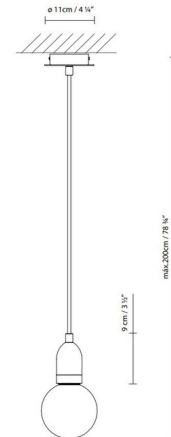

Description

The Ilde Wood S1 Pendant offers a versatile look, featuring an Oak Wood socket holder suspended from a single canopy with a Brown cable. Bulb not included.

Specifications

COLOR N/A
BODY FINISH Natural Oak
WATTAGE 60W
DIMMER Standard 120V
DIMENSIONS 4.25"W x 3.5"H
BULB NOT INCLUDED 1 x G40/Medium (E26)/60W/120V Incandescent
OTHER BULB OPTIONS Edison Globe/Medium (E26)/120V LED
Edison Oversized/Medium (E26)/120V Incandescent
Edison Oversized/Medium (E26)/120V LED
G125/Medium (E26)/120V LED
COUNTRY OF ORIGIN Spain

Technical Information

PRODUCT DIMENSIONS Cord: 78"L

Shown in natural oak

CLICK TO VIEW PRODUCT

Notes: