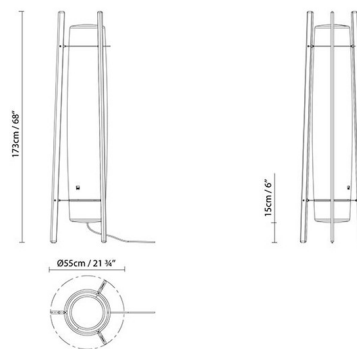

Technical Information

LAMP COLOR	3000K
LUMENS/WATT	640.00
LUMINOUS FLUX	10240 lumens

CLICK TO VIEW PRODUCT

Notes: