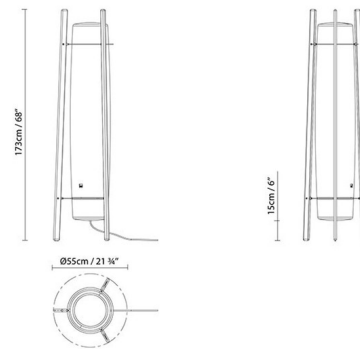

By B.lux

Description

The Inn Side Floor Lamp offers a striking piece that will allow for a portable lighting solution in your outdoor living area, featuring a radiata wood frame finished in Natural with an Opal UVA-proof ovular shade. IP 65 rated for wet locations. CE and cUL listed.

Shown in white / opal

Specifications

COLOR	Opal
BODY FINISH	White
WATTAGE	64W
DIMMER	0-10V
DIMENSIONS	21.75"W x 68"H
INTEGRATED LED MODULE	4 x LED/16W/120V LED
COUNTRY OF ORIGIN	Spain

Technical Information