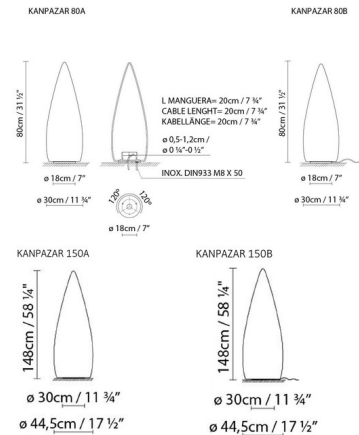

### Specifications

COLOR	Opal
BODY FINISH	N/A
WATTAGE	48W
DIMMER	0-10V
DIMENSIONS	17.5"W x 58.25"H
INTEGRATED LED MODULE	4 x LED/12W/120V LED
COUNTRY OF ORIGIN	Spain

### Technical Information

COLOR RENDERING	80 CRI
LAMP COLOR	3000K
LUMENS/WATT	670.00
LUMINOUS FLUX	8040 lumens

Shown in opal

CLICK TO VIEW PRODUCT

Notes: