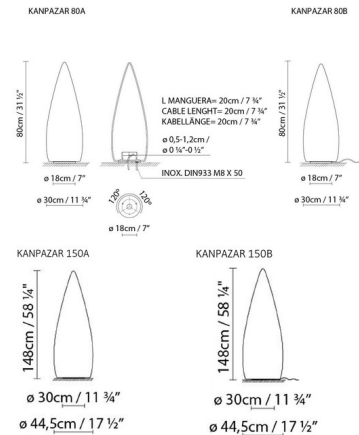

Lightology

lightology.com
866-954-4489
04-25-26

Project: _____
Company: _____
Location: _____ Fixture Type: _____
SPEC #: **BLX840949**
Approved On: _____ Approved By: _____

Kanpazar Outdoor Floor Lamp By B.lux

Description

The Kanpazar Outdoor Floor Lamp offers a sleek, intriguing silhouette featuring a tall conical Opal diffuser made of UV stabilized polyethylene. Option of fixed surface mount or portable floor base version. IP65 rated for wet locations. CE and cUL listed.

Specifications

COLOR	Opal
BODY FINISH	N/A
WATTAGE	48W
DIMMER	0-10V
DIMENSIONS	17.5"W x 58.25"H
INTEGRATED LED MODULE	4 x LED/12W/120V LED
COUNTRY OF ORIGIN	Spain

Technical Information

COLOR RENDERING	80 CRI
LAMP COLOR	3000K
LUMENS/WATT	670.00
LUMINOUS FLUX	8040 lumens

Shown in opal

CLICK TO VIEW PRODUCT

Notes: