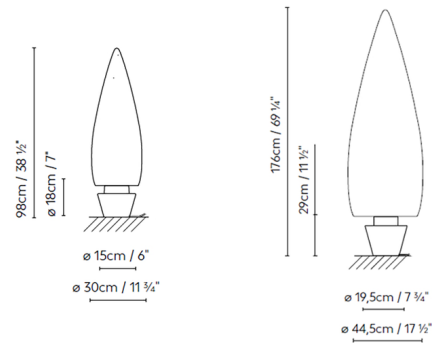

CLICK TO VIEW PRODUCT

Notes: