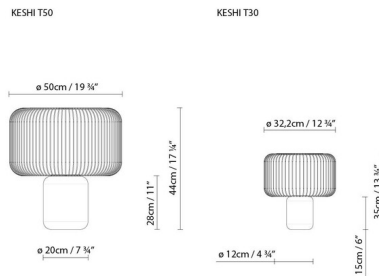

### Description

The Keshi T Table Lamp will be a stunning addition to any chic interior, featuring a Matte Black finished metallic bar shade set into a cylindrical sanded Black Marquina marble base, with an upper metallic reflector with mirror finish to allow for beautiful shadow play. Available in two sizes. CE and cUL listed.

### Specifications

COLOR . . . . . Matte Black  
BODY FINISH . . . . . Black  
WATTAGE . . . . . 40W  
DIMMER . . . . . Included  
DIMENSIONS . . . . . 12.75"W x 13.75"H  
BULB NOT INCLUDED . . . . . 1 x B10/Candelabra (E12)/40W/120V Incandescent  
OTHER BULB OPTIONS . . . . . 1 x B10/Candelabra (E12)/120V LED  
COUNTRY OF ORIGIN . . . . . Spain