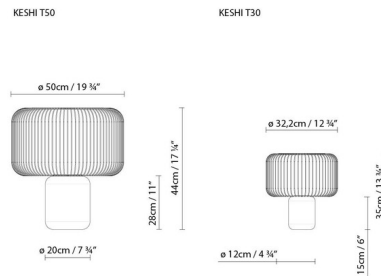

CLICK TO VIEW PRODUCT