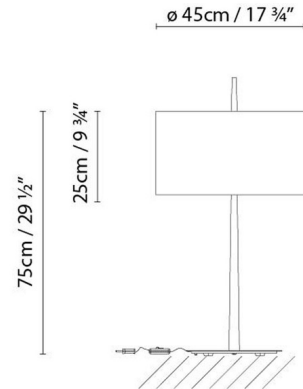

The Lola T Table Lamp offers a sleek take on a classic silhouette, featuring a Matte White or Matte Black drum fabric shade with an inner Gold lining and top diffuser, set into a slim matching finished body that extends up through the shade. CE and cUL listed.

Shown in matte black / matte black / gold

Specifications

COLOR	Matte Black / Gold
BODY FINISH	Matte Black
WATTAGE	16W
DIMMER	Included
DIMENSIONS	17.75"W x 29.5"H x 9.75"D
BULB NOT INCLUDED	2 x A19/Medium (E26)/8W/120V LED
OTHER BULB OPTIONS	2 x A19/Medium (E26)/120V LED 2 x A19/Medium (E26)/60W/120V Incandescent
COUNTRY OF ORIGIN	Spain