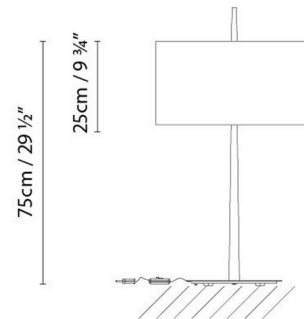

Shown in matte black / matte black / gold

ø 45cm / 17 3/4"

### Specifications

COLOR	Matte Black / Gold
BODY FINISH	Matte Black
WATTAGE	16W
DIMMER	Included
DIMENSIONS	17.75"W x 29.5"H x 9.75"D
BULB NOT INCLUDED	2 x A19/Medium (E26)/8W/120V LED
OTHER BULB OPTIONS	2 x A19/Medium (E26)/120V LED 2 x A19/Medium (E26)/60W/120V Incandescent
COUNTRY OF ORIGIN	Spain