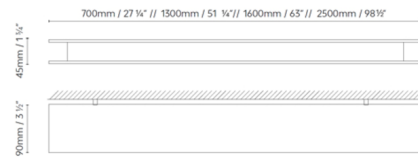

### Specifications

COLOR . . . . . Opal  
BODY FINISH . . . . . Satin Black  
WATTAGE . . . . . 10.5W  
DIMMER . . . . . 0-10V  
DIMENSIONS . . . . . 27.25"W x 3.5"H  
INTEGRATED LED MODULE . . . . . 1 x LED/10.5W/120-277V LED  
COUNTRY OF ORIGIN . . . . . Spain