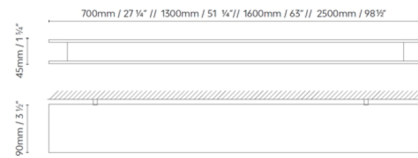

### Specifications

|                       |                            |
|-----------------------|----------------------------|
| COLOR                 | Opal                       |
| BODY FINISH           | Satin Black                |
| WATTAGE               | 10.5W                      |
| DIMMER                | 0-10V                      |
| DIMENSIONS            | 27.25"W x 3.5"H            |
| INTEGRATED LED MODULE | 1 x LED/10.5W/120-277V LED |
| COUNTRY OF ORIGIN     | Spain                      |