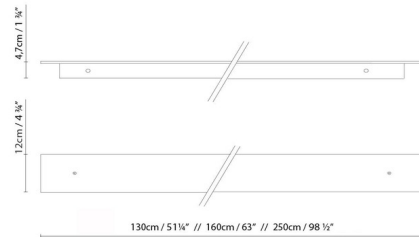

Lightology

lightology.com
866-954-4489
06-04-26

Project: _____
Company: _____
Location: _____ Fixture Type: _____
SPEC #: **BLX841001**
Approved On: _____ Approved By: _____

Marc Dos W Wall Light

By B.lux

Description

The Marc Dos W Wall Light offers a sleek design, featuring a linear silhouette composed of an aluminum frame with a polycarbonate shade, and lighting option of one light for direct downlight or two lights for direct and indirect lighting. Available in three sizes finished in Matte Grey, Natural Oak, Satin Black, or Satin White.

Specifications

COLOR	N/A
BODY FINISH	Matte Grey
WATTAGE	44.6W
DIMMER	0-10V
DIMENSIONS	98.5"W x 4.75"H x 1.75"D
INTEGRATED LED MODULE	1 x LED/44.6W/120-277V LED
COUNTRY OF ORIGIN	Spain

Technical Information

COLOR RENDERING	80 CRI
LAMP COLOR	3000K
LUMENS/WATT	159.19
LUMINOUS FLUX	7100 lumens

Shown in matte grey

CLICK TO VIEW PRODUCT

Notes: