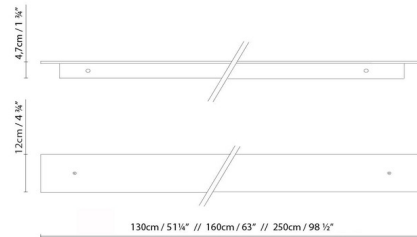

Lightology

lightology.com
866-954-4489
04-11-26

Project: _____

Company: _____

Location: _____ Fixture Type: _____

SPEC #: **BLX841001**

Approved On: _____ Approved By: _____

Marc Dos W Wall Light

By B.lux

Description

The Marc Dos W Wall Light offers a sleek design, featuring a linear silhouette composed of an aluminum frame with a polycarbonate shade, and lighting option of one light for direct downlight or two lights for direct and indirect lighting. Available in three sizes finished in Matte Grey, Natural Oak, Satin Black, or Satin White.

Specifications

COLOR . . . . . N/A
BODY FINISH . . . . . Matte Grey
WATTAGE 44.6W
DIMMER 0-10V
DIMENSIONS . . . . . 98.5"W x 4.75"H x 1.75"D
INTEGRATED LED MODULE . . . . . 1 x LED/44.6W/120-277V LED
COUNTRY OF ORIGIN . . . . . Spain

Technical Information

COLOR RENDERING . . . . . 80 CRI
LAMP COLOR 3000K
LUMENS/WATT 159.19
LUMINOUS FLUX . . . . . 7100 lumens

Shown in matte grey

CLICK TO VIEW PRODUCT

Notes: