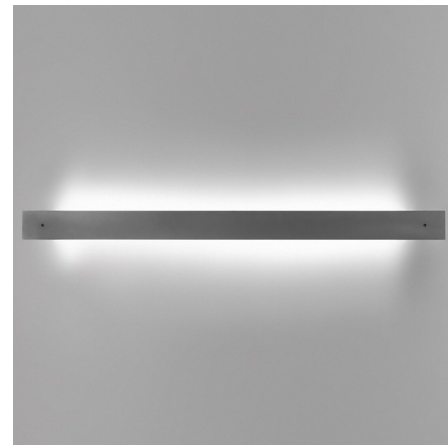

Lightology

lightology.com
866-954-4489
04-06-26

Project: _____

Company: _____

Location: _____ Fixture Type: _____

SPEC #: **BLX841009**

Approved On: _____ Approved By: _____

Marc Wall Light

By B.lux

Description

The Marc Wall Light offers a sleek design, featuring a linear silhouette composed of an aluminum frame with a polycarbonate shade, and lighting option of one light for up or down lighting or two lights for both up and down lighting. ADA compliant. Note: This fixture is too narrow to cover a standard US junction box. Requires a smaller junction box under 3.5 inches (not included)

Shown in grey

Specifications

COLOR N/A
BODY FINISH Grey
WATTAGE 21W
DIMMER 0-10V
DIMENSIONS 51.25"W x 3.5"H x 1.5"D
INTEGRATED LED MODULE 1 x LED/21W/120-277V LED
COUNTRY OF ORIGIN Spain

Technical Information