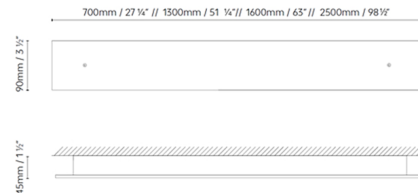

By B.lux

Description

The Marc Wall Light offers a sleek design, featuring a linear silhouette composed of an aluminum frame with a polycarbonate shade, and lighting option of one light for up or down lighting or two lights for both up and down lighting. ADA compliant. Note: This fixture is too narrow to cover a standard US junction box. Requires a smaller junction box under 3.5 inches (not included)

Shown in grey

Specifications

COLOR N/A
BODY FINISH Grey
WATTAGE 21W
DIMMER 0-10V
DIMENSIONS 51.25"W x 3.5"H x 1.5"D
INTEGRATED LED MODULE 1 x LED/21W/120-277V LED
COUNTRY OF ORIGIN Spain

Technical Information