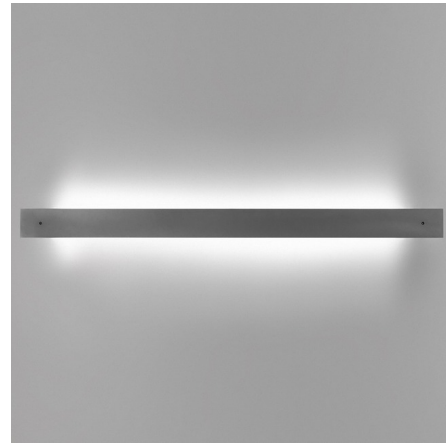

Lightology

lightology.com
866-954-4489
06-04-26

Project: _____

Company: _____

Location: _____ Fixture Type: _____

SPEC #: **BLX841009**

Approved On: _____ Approved By: _____

Marc Wall Light

By B.lux

Description

The Marc Wall Light offers a sleek design, featuring a linear silhouette composed of an aluminum frame with a polycarbonate shade, and lighting option of one light for up or down lighting or two lights for both up and down lighting. ADA compliant. Note: This fixture is too narrow to cover a standard US junction box. Requires a smaller junction box under 3.5 inches (not included)

Specifications

COLOR . . . . . N/A
BODY FINISH . . . . . Grey
WATTAGE 21W
DIMMER 0-10V
DIMENSIONS . . . . . 51.25"W x 3.5"H x 1.5"D
INTEGRATED LED MODULE . . . . . 1 x LED/21W/120-277V LED
COUNTRY OF ORIGIN . . . . . Spain

Technical Information

COLOR RENDERING . . . . . 80 CRI
LAMP COLOR 3000K
LUMENS/WATT 168.38
LUMINOUS FLUX . . . . . 3536 lumens

Shown in grey