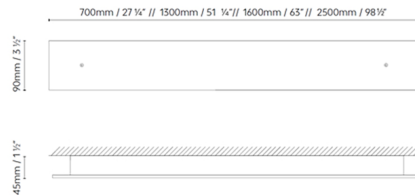

CLICK TO VIEW PRODUCT

Notes: