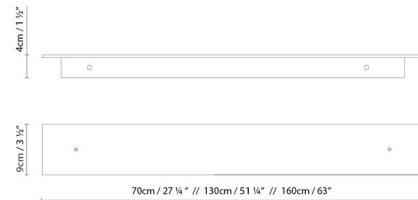

By B.lux

Description

The Marc W Wall Lamp offers a sleek design, featuring a linear silhouette composed of an aluminum frame with a polycarbonate shade, and lighting option of one light for direct lighting or two lights for direct and indirect lighting. Available in three sizes finished in Matte Grey, Natural Oak, Satin Black, or Satin White. CE and cUL listed. ADA compliant.

Shown in matte grey

Specifications

COLOR	N/A
BODY FINISH	Matte Grey
WATTAGE	21W
DIMMER	0-10V
DIMENSIONS	51.25"W x 3.5"H x 1.5"D
INTEGRATED LED MODULE	1 x LED/21W/120-277V LED
COUNTRY OF ORIGIN	Spain

Technical Information