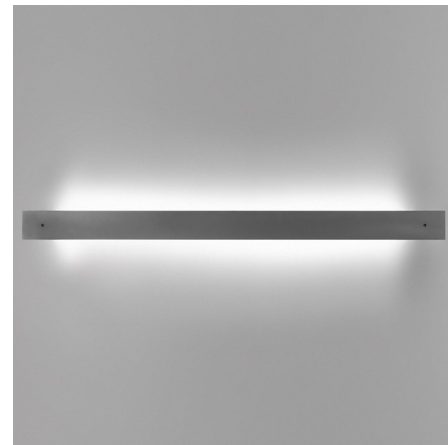

Lightology

lightology.com
866-954-4489
06-17-25

Project: _____

Company: _____

Location: _____ Fixture Type: _____

SPEC #: **BLX841009**

Approved On: _____ Approved By: _____

Marc W Wall Light

By B.lux

Description

The Marc W Wall Lamp offers a sleek design, featuring a linear silhouette composed of an aluminum frame with a polycarbonate shade, and lighting option of one light for direct lighting or two lights for direct and indirect lighting. Available in three sizes finished in Matte Grey, Natural Oak, Satin Black, or Satin White. CE and cUL listed. ADA compliant.

Shown in matte grey

Specifications

COLOR	N/A
BODY FINISH	Matte Grey
WATTAGE	21W
DIMMER	0-10V
DIMENSIONS	51.25"W x 3.5"H x 1.5"D
INTEGRATED LED MODULE	1 x LED/21W/120-277V LED
COUNTRY OF ORIGIN	Spain

Technical Information