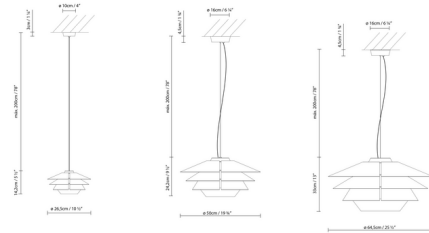

Description

The Overlay Pendant offers a chic look, featuring a blown glass pendant paired with three detachable conical reflectors in varying colors to adjust the lighting effect. The reflectors are finished in natural colorways to create a soothing, relaxed aesthetic.

Shown in beige / copper / beige / cognac

Specifications

COLOR	Cognac
BODY FINISH	Beige / Copper / Beige
WATTAGE	65W
DIMMER	Standard 120V
DIMENSIONS	10.5"W x 5.5"H
BULB NOT INCLUDED	1 x B10/Candelabra (E12)/5W/120V LED
BULB NOT INCLUDED	1 x B10/Candelabra (E12)/60W/120V Incandescent
COUNTRY OF ORIGIN	Spain