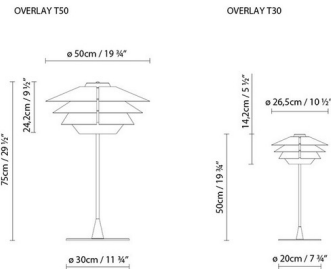

Shown in matte beige / cognac / beige / copper / beige

Specifications

COLOR Cognac / Beige / Copper / Beige
BODY FINISH Matte Beige
WATTAGE 60W
DIMMER N/A
DIMENSIONS 10.5"W x 19.75"H
BULB NOT INCLUDED 1 x B10/Candelabra (E12)/60W/120V Incandescent
OTHER BULB OPTIONS 1 x B10/Candelabra (E12)/5W/120V LED
COUNTRY OF ORIGIN Spain

Technical Information

PRODUCT DIMENSIONS Cord: 96"

CLICK TO VIEW PRODUCT

Notes: