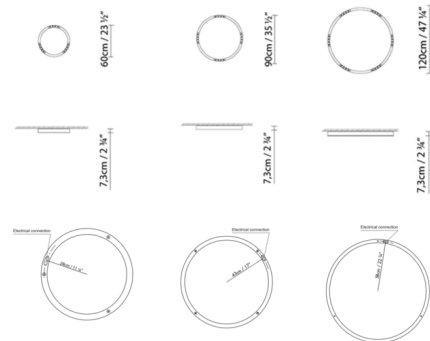

CLICK TO VIEW PRODUCT

Notes: