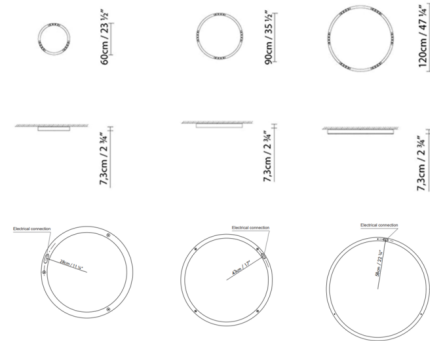

## R2 Ceiling Light Fixture

By B.lux

### Description

The R2 Ceiling Flush Light offers a sleek, minimal design, perfect in a variety of styles from contemporary to transitional. Features an aluminum or wood ring containing LED floodlight modules to provide uniform lighting. Driver is located within the circular body of the fixture. Note: Includes mounting plate to cover standard US junction box. See line drawing for position of electrical connection.

### Specifications

COLOR	N/A
BODY FINISH	Matte Bronze
WATTAGE	72W
DIMMER	0-10V
DIMENSIONS	35.5"W x 2.75"H
INTEGRATED LED MODULE	4 x LED/18W/120-277V LED
COUNTRY OF ORIGIN	Spain