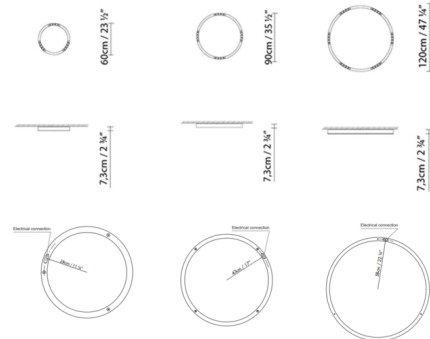

Description

The R2 Ceiling Flush Light offers a sleek, minimal design, perfect in a variety of styles from contemporary to transitional. Features an aluminum or wood ring containing LED floodlight modules to provide uniform lighting. Driver is located within the circular body of the fixture. Note: Includes mounting plate to cover standard US junction box. See line drawing for position of electrical connection.

Shown in matte bronze

Specifications

COLOR	N/A
BODY FINISH	Matte Bronze
WATTAGE	72W
DIMMER	0-10V
DIMENSIONS	35.5"W x 2.75"H
INTEGRATED LED MODULE	4 x LED/18W/120-277V LED
COUNTRY OF ORIGIN	Spain

Technical Information

COLOR RENDERING	80 CRI
LAMP COLOR	3000K
LUMENS/WATT	541.94
LUMINOUS FLUX	9755 lumens

CLICK TO VIEW PRODUCT

Notes: