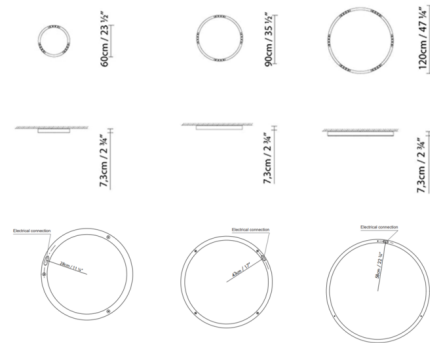

By B.lux

Description

The R2 Ceiling Flush Light offers a sleek, minimal design, perfect in a variety of styles from contemporary to transitional. Features an aluminum or wood ring containing LED floodlight modules to provide uniform lighting. Driver is located within the circular body of the fixture. Note: Includes mounting plate to cover standard US junction box. See line drawing for position of electrical connection.

Shown in matte bronze

Specifications

COLOR	N/A
BODY FINISH	Matte Bronze
WATTAGE	72W
DIMMER	0-10V
DIMENSIONS	35.5"W x 2.75"H
INTEGRATED LED MODULE	4 x LED/18W/120-277V LED
COUNTRY OF ORIGIN	Spain

Technical Information