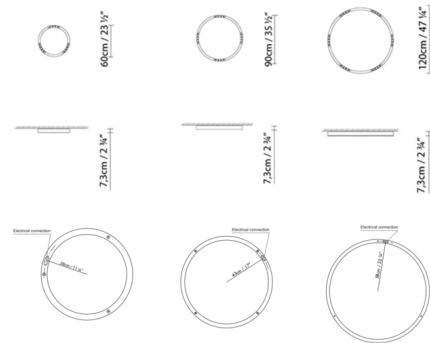

CLICK TO VIEW PRODUCT

Notes: