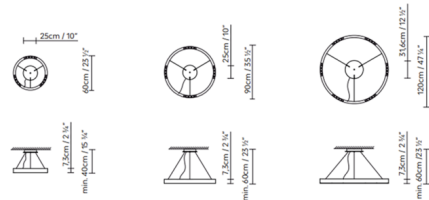

CLICK TO VIEW PRODUCT

Notes: