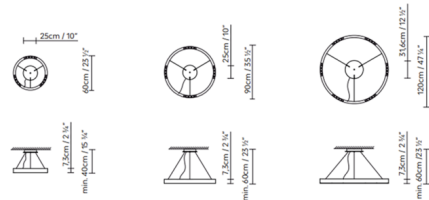

Shown in matte black

Specifications

COLOR N/A
 BODY FINISH Matte Black
 WATTAGE 102W
 DIMMER 0-10V
 DIMENSIONS 47.25"W x 2.75"H
 INTEGRATED LED MODULE 6 x LED/17W/120-277V LED
 COUNTRY OF ORIGIN Spain

Technical Information

PRODUCT DIMENSIONS Cord Length: 86.6"
 COLOR RENDERING 80 CRI
 LAMP COLOR 3000K
 LUMENS/WATT 926.94
 LUMINOUS FLUX 15758 lumens

CLICK TO VIEW PRODUCT

Notes: