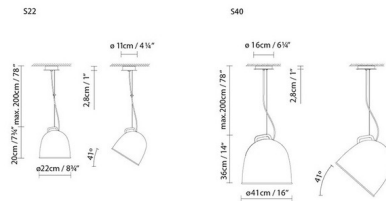

Description

The Scout S22 and S40 Pendants feature a chic aluminum dome shade with a handle accent that can be adjusted for height and tilted for shade position, paired with an inner Opal diffuser. Available in two sizes.

Shown in matte red / opal

Specifications

COLOR Opal
BODY FINISH Matte Red
WATTAGE 10W
DIMMER Standard 120V
DIMENSIONS 8.75"W x 7.75"H
BULB NOT INCLUDED 2 x B10/Candelabra (E12)/5W/120V LED
OTHER BULB OPTIONS 2 x B10/Candelabra (E12)/120V LED
COUNTRY OF ORIGIN Spain

Technical Information

PRODUCT DIMENSIONS Adjustable Cable Length: 78"

CLICK TO VIEW PRODUCT

Notes: