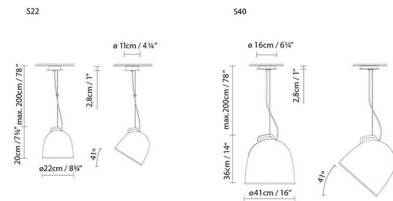

Description

The Scout S22 and S40 Pendants feature a chic aluminum dome shade with a handle accent that can be adjusted for height and tilted for shade position, paired with an inner Opal diffuser. Available in two sizes.

Shown in matte red / opal

Specifications

COLOR Opal

BODY FINISH Matte Red

WATTAGE 10W

DIMMER Standard 120V

DIMENSIONS 8.75"W x 7.75"H

BULB NOT INCLUDED 2 x B10/Candelabra (E12)/5W/120V LED

OTHER BULB OPTIONS 2 x B10/Candelabra (E12)/120V LED

COUNTRY OF ORIGIN Spain

Technical Information

PRODUCT DIMENSIONS Adjustable Cable Length: 78"

CLICK TO VIEW PRODUCT

Notes: