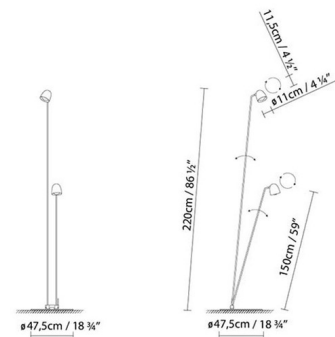

Technical Information

COLOR RENDERING	90 CRI
LAMP COLOR	2700K
LUMENS/WATT	140.00
LUMINOUS FLUX	840 lumens

CLICK TO VIEW PRODUCT

Notes: