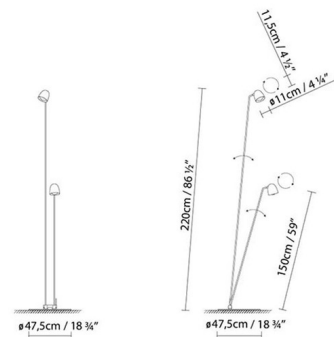

CLICK TO VIEW PRODUCT

Notes: