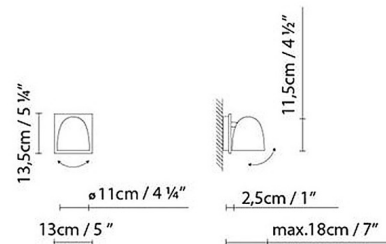

By B.lux

Description

The Speers W Wall Light offers a clean, modern look featuring a rotatable two-tone aluminum dome shade set into a square backplate with a glass lens to focus and improve light distribution. Available finished in Matte White with a Satin Brass interior, or in Matte Black with a Satin Copper interior. CE and cUL listed.

Shown in matte white / satin brass

Specifications

COLOR	N/A
BODY FINISH	Matte White / Satin Brass
WATTAGE	9W
DIMMER	0-10V
DIMENSIONS	5"W x 4.5"H x 7"D
INTEGRATED LED MODULE	1 x LED/9W/120V LED
COUNTRY OF ORIGIN	Spain

Technical Information

PRODUCT DIMENSIONS	Backplate: 4" Dia.
COLOR RENDERING	90 CRI
LAMP COLOR	2700K
LUMENS/WATT	122.22
LUMINOUS FLUX	1100 lumens

CLICK TO VIEW PRODUCT

Notes: