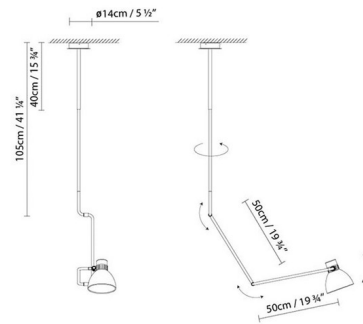

### Description

The Blux System Semi Flush Ceiling Light / Pendant offers a simple yet versatile look drawing inspiration from timeless English design, featuring an articulated body with friction swivel joints that allow the lamp to be positioned in a number of positions and aluminum shade. NOTE - Brass and Copper shades have a Black body.

### Specifications

COLOR	N/A
BODY FINISH	Matte Black
WATTAGE	11W
DIMMER	Standard 120V
DIMENSIONS	5.5"W x 76.75"H
BULB NOT INCLUDED	1 x A19/Medium (E26)/11W/120V LED
OTHER BULB OPTIONS	1 x A19/Medium (E26)/60W/120V Incandescent
COUNTRY OF ORIGIN	Spain