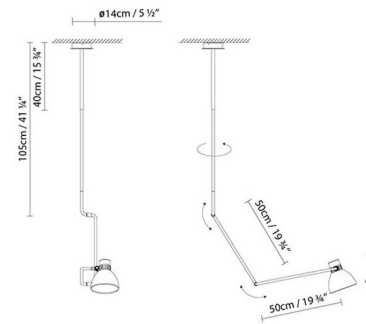

Lightology

lightology.com
866-954-4489
04-25-26

Project: _____
Company: _____
Location: _____ Fixture Type: _____
SPEC #: **BLX841157**
Approved On: _____ Approved By: _____

Blux System Semi Flush Ceiling Light / Pendant By B.lux

Description

The Blux System Semi Flush Ceiling Light / Pendant offers a simple yet versatile look drawing inspiration from timeless English design, featuring an articulated body with friction swivel joints that allow the lamp to be positioned in a number of positions and aluminum shade. NOTE - Brass and Copper shades have a Black body.

Shown in matte black

Specifications

COLOR	N/A
BODY FINISH	Matte Black
WATTAGE	11W
DIMMER	Standard 120V
DIMENSIONS	5.5"W x 76.75"H
BULB NOT INCLUDED	1 x A19/Medium (E26)/11W/120V LED
OTHER BULB OPTIONS	1 x A19/Medium (E26)/60W/120V Incandescent
COUNTRY OF ORIGIN	Spain