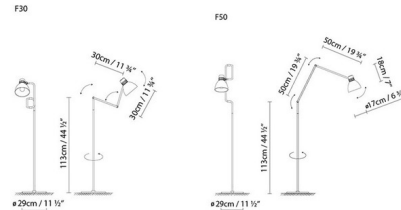

Shown in matte black

Specifications

COLOR	N/A
BODY FINISH	Matte Black
WATTAGE	11W
DIMMER	N/A
DIMENSIONS	11.5"W x 68"H x 23.5"D
BULB NOT INCLUDED	1 x A19/Medium (E26)/11W/120V LED
OTHER BULB OPTIONS	1 x A19/Medium (E26)/60W/120V Incandescent
COUNTRY OF ORIGIN	Spain

Technical Information

PRODUCT DIMENSIONS	Cord: 120"
--------------------	------------

CLICK TO VIEW PRODUCT

Notes: