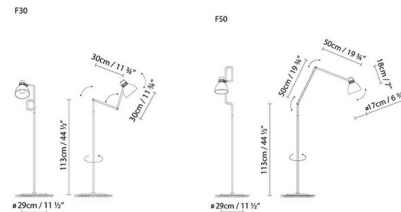

### Specifications

COLOR	N/A
BODY FINISH	Matte Black
WATTAGE	11W
DIMMER	N/A
DIMENSIONS	11.5"W x 68"H x 23.5"D
BULB NOT INCLUDED	1 x A19/Medium (E26)/11W/120V LED
OTHER BULB OPTIONS	1 x A19/Medium (E26)/60W/120V Incandescent
COUNTRY OF ORIGIN	Spain

### Technical Information

PRODUCT DIMENSIONS	Cord: 120"
--------------------	------------

CLICK TO VIEW PRODUCT

Notes: